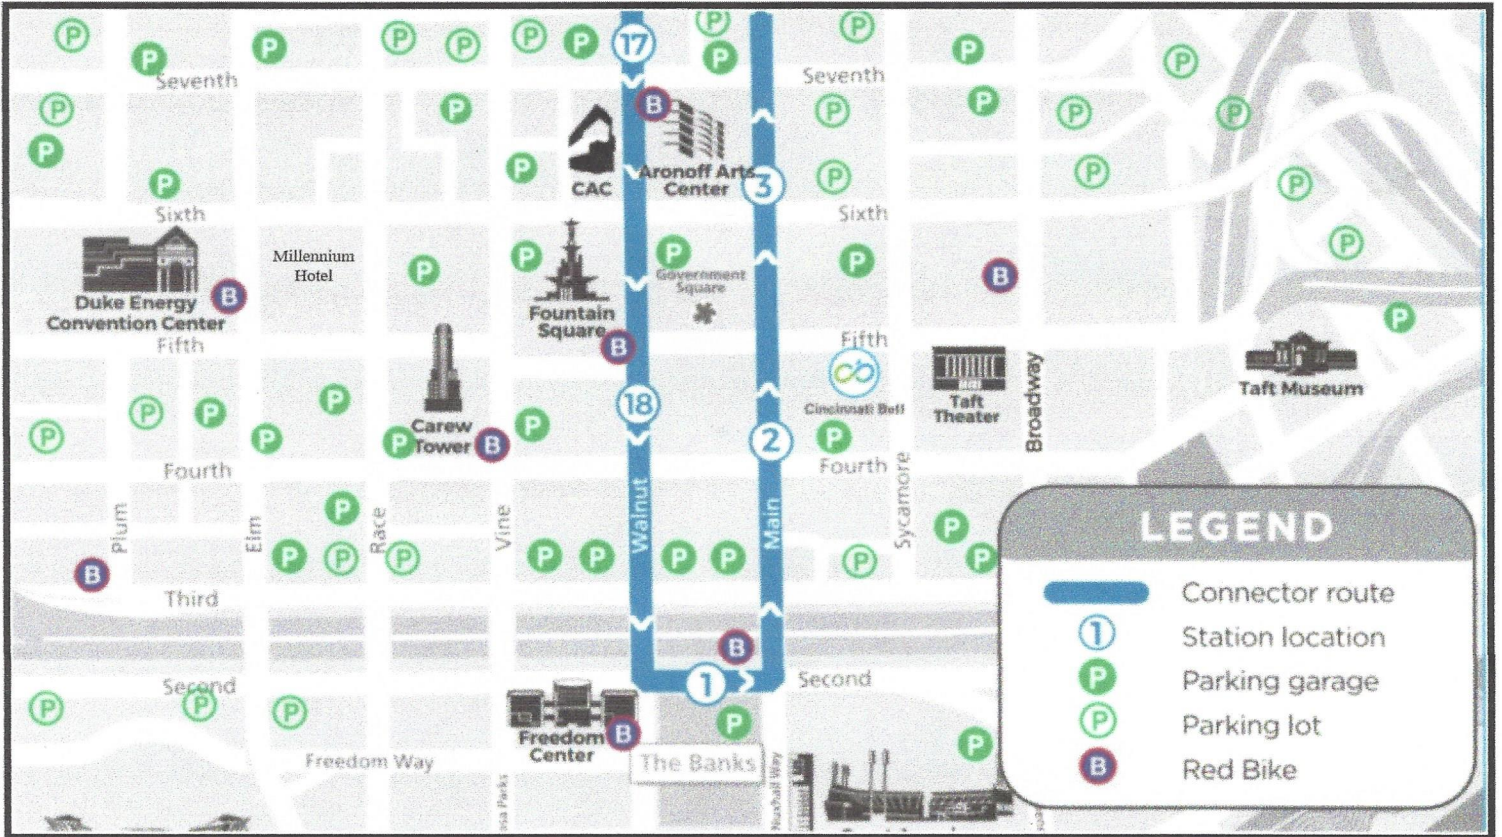

# Area Parking Garages and Lots

All Public Parking is City Regulated

You may find this website helpful:

<http://www.downtowncincinnati.com>